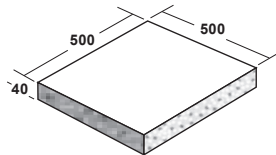

## ALFRESCO Residential Paver-Wet Cast

300x300x40

300x300x40 Bull Nose

500x500x40

500x500x40 Bull Nose

600x600x40