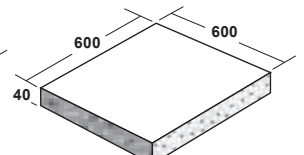

## ALFRESCO Residential Paver-Wet Cast

300x300x40

300x300x40 Bull Nose

500x500x40

500x500x40 Bull Nose

600x600x40