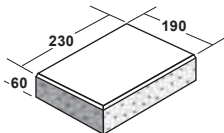

Commercial Pavers

230x190x60
Cobblestone