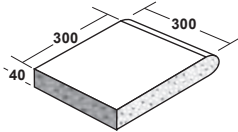

300x300x40 Bull Nose