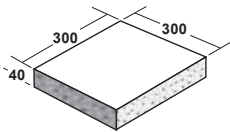

ALFRESCO Residential Paver-Wet Cast

300x300x40