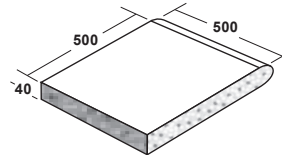

## ALFRESCO Residential Paver-Wet Cast

300x300x40

300x300x40 Bull Nose

500x500x40

500x500x40 Bull Nose

600x600x40