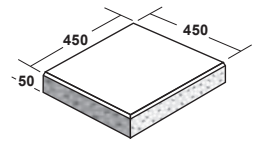

## Residential Pavers

**Cobblestone 230x190x45**  
Suitable for patios and walkways

**London Paver 200x100x60**  
Suitable for patios, walkways and light vehicle traffic

**London Paver Cobble Sett 200x100x60**  
Suitable for patios, walkways and light vehicle traffic

**Lifestyle Paver 300x300x50**  
Suitable for patios and walkways

**Lifestyle Paver 450x450x50**  
Suitable for patios and walkways