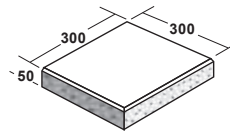

## Residential Pavers

**Cobblestone 230x190x45**  
Suitable for patios and walkways

**London Paver 200x100x60**  
Suitable for patios, walkways and light vehicle traffic

**London Paver Cobble Sett 200x100x60**  
Suitable for patios, walkways and light vehicle traffic

**Lifestyle Paver 300x300x50**  
Suitable for patios and walkways

**Lifestyle Paver 450x450x50**  
Suitable for patios and walkways